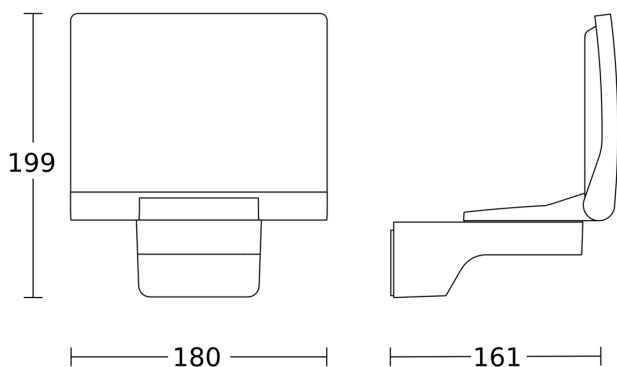

Technical specifications

Dimensions (L x W x H)	161 x 180 x 199 mm
With lamp	Yes, STEINEL LED system
With motion detector	No
Manufacturer's Warranty	5 years
Version	white
PU1, EAN	4007841068103
Application, place	Outdoors
Application, room	outdoors, all round the building, terrace / balcony, courtyard & driveway
Includes corner wall mount	No
Installation site	wall, corner
Installation	Wall, corner, Surface wiring
Impact resistance	IK03
IP-rating	IP44
Protection class	II
Ambient temperature	from -20 up to 40 °C
Housing material	HCMC

<https://www.steinel.de>

Subject to technical modifications

05.2025 Page 1 from 2

XLED PRO 240

V2 white
EAN 4007841 068103
Article number 068103

Technical specifications

Cover material Plastic, opal

Dimension Drawing

Master/slave interconnection circuit diagram